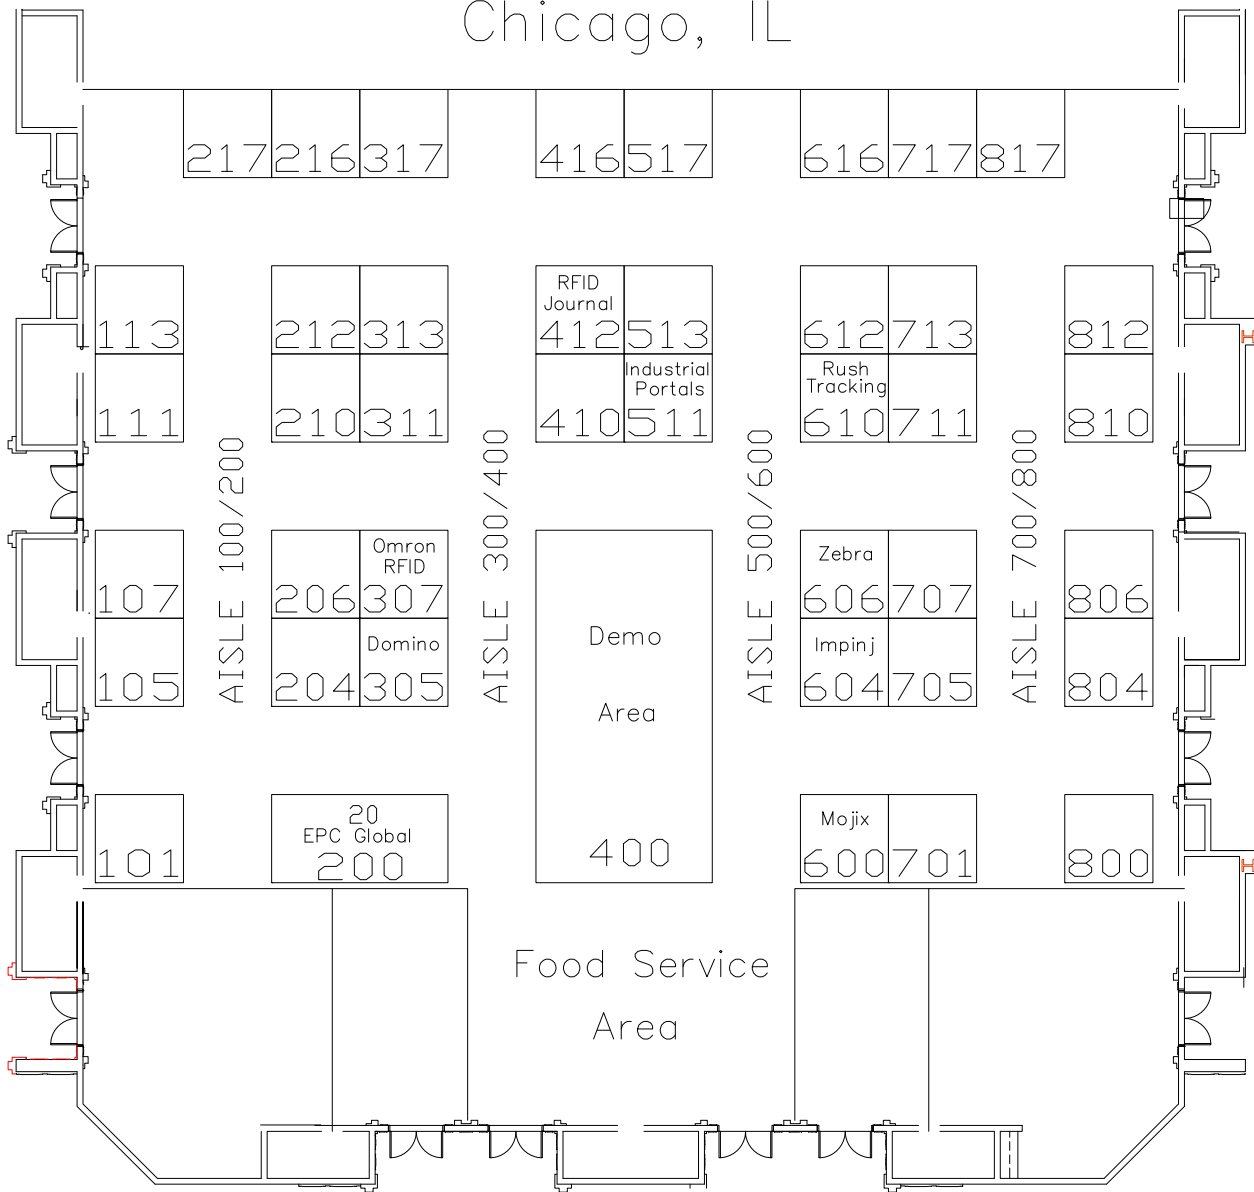

# EPC Connection 2008

October 14–16, 2008

Donald E. Stephens Convention Center

Chicago, IL

ENTRANCE